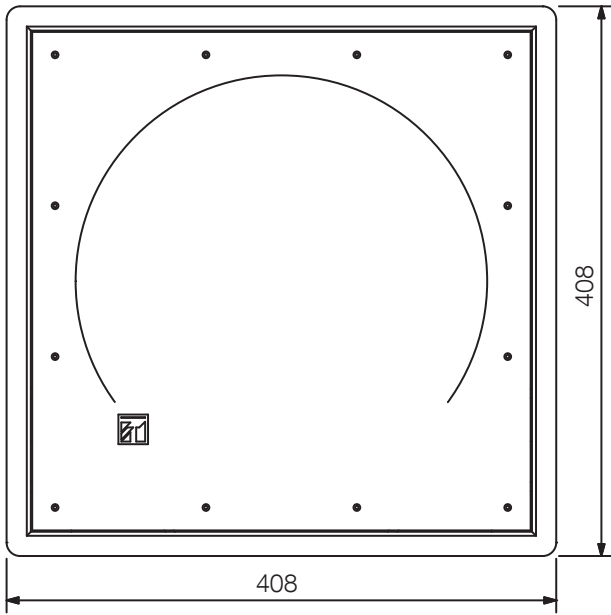

Article number:FB-120W EU
Alternative products: FB-120B

Specifications

Dimensions (W x H x D)	408 x 406 x 450 mm
Dimensions (ø x D)	x 450 mm
Finish	Plywood, off-white (RAL 9010 or equivalent),

FB-120W

SUBWOOFER SYSTEM

Appearance

Front View

Side View

Rear View

UNIT:mm

SCALE:1/6