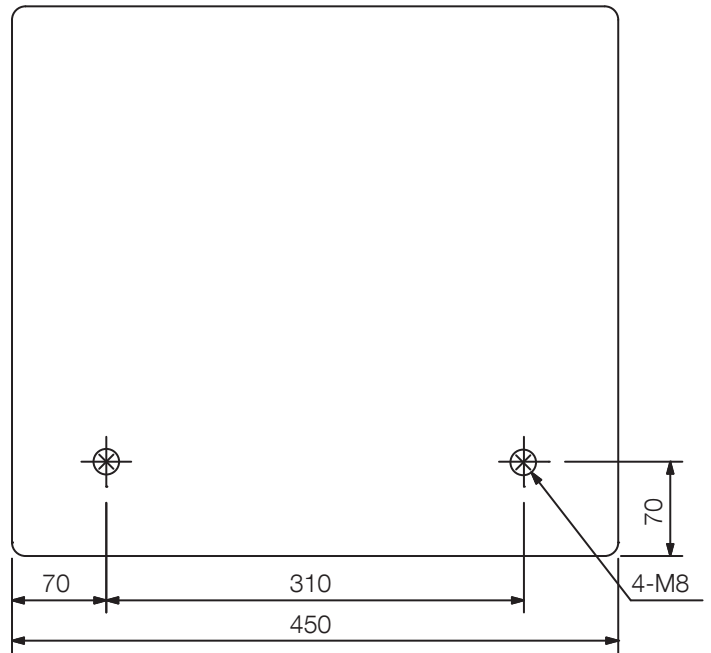

Article number:FB-120W EU
Alternative products: FB-120B

Specifications

Dimensions (W x H x D)	408 x 406 x 450 mm
Dimensions (ø x D)	x 450 mm
Finish	Plywood, off-white (RAL 9010 or equivalent),

FB-120W

SUBWOOFER SYSTEM

Appearance

Front View

Side View

Rear View

UNIT:mm

SCALE:1/6